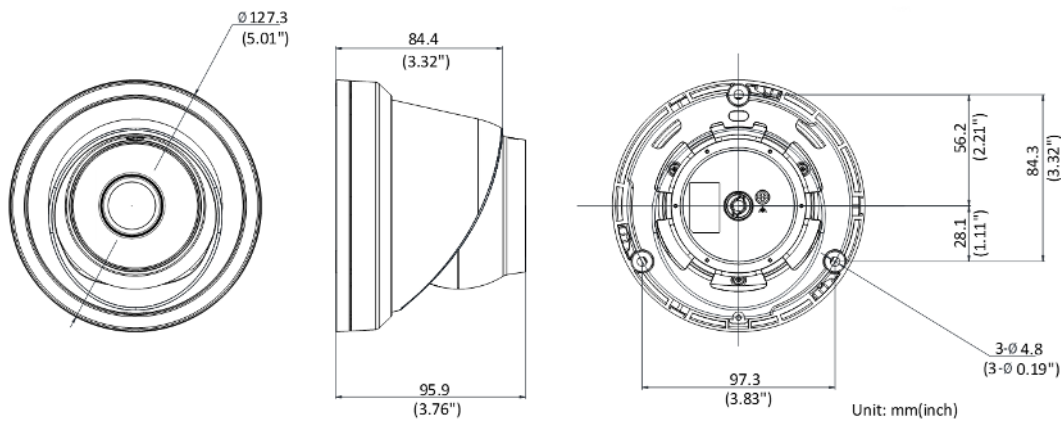

Specifications (continued)

	ECI-T24F2(C)	ECI-T24F4(C)
General		
Power	12 VDC $\pm$25%, 0.4 A, maximum 5 W, $\varnothing$5.5 mm coaxial power plug PoE: 802.3af, Class 3, 36 V to 57 V, 0.2 A to 0.15 A, maximum 6.5 W	
Materials	Metal and plastic	
Dimensions	$\varnothing$127.3 mm $\times$ 95.9 mm ($\varnothing$ 5.0" $\times$ 3.7")	
Package Dimensions	150 mm $\times$ 150 mm $\times$ 141 mm (5.9" $\times$ 5.9" $\times$ 5.6")	
Weight	Approximately 469 g (1.03 lb)	
With Package Weight	Approximately 705 g (1.55 lb)	
Storage Conditions	-30° to 60° C (-22° to 140° F), humidity 95% or less (non-condensing)	
Startup and Operating Conditions	-30° to 60° C (-22° to 140° F), humidity 95% or less (non-condensing)	
General Function	Anti-flicker, heartbeat, mirror, password protection, privacy mask, watermark, IP address filter	
Approval		
EMC	FCC SDoC (47 CFR Part 15, Subpart B); IC VoC (ICES-003: Issue 6, 2016)	
Protection	IP67 (IEC 60529-2013)	

Dimensions

Accessories

NOT INCLUDED				
CPM Ceiling Pendant Mount	CBM Conduit Base	CB130T Conduit Base	PM Pole Mount	PC130T Pendant Cap
WML Wall Mount	ABM Angled Base	CM Corner Mount